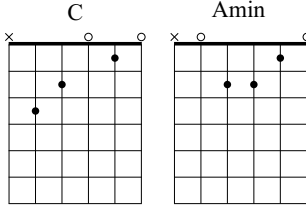

Cmin pentatonic