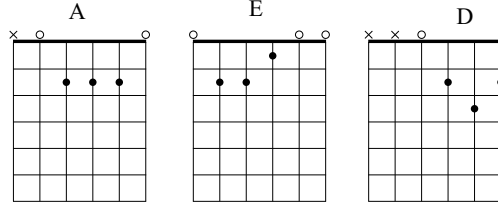

Technical work (Scales chords for Guitar)

C major open

Year 6