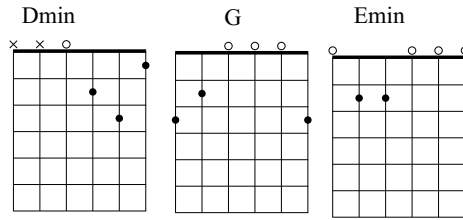

B phrygian scale

Year 8