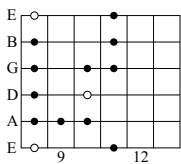

Bar Chords

B Blues

Year 10