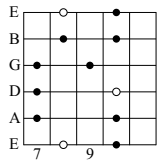

C maj pentatonic

Year 9