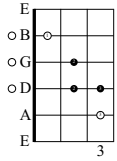

Technical work (Scales chords for Guitar)

C major open

Year 6