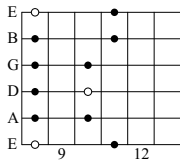

Cmin pentatonic