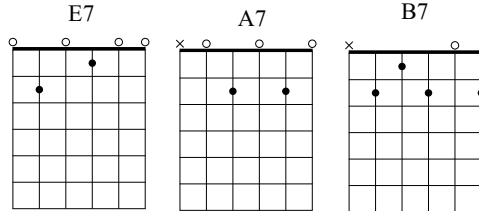

C maj pentatonic

Year 9