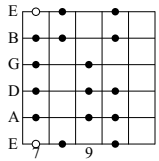

B phrygian scale

Year 8