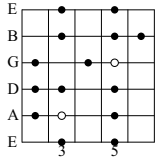

C major

Year 7